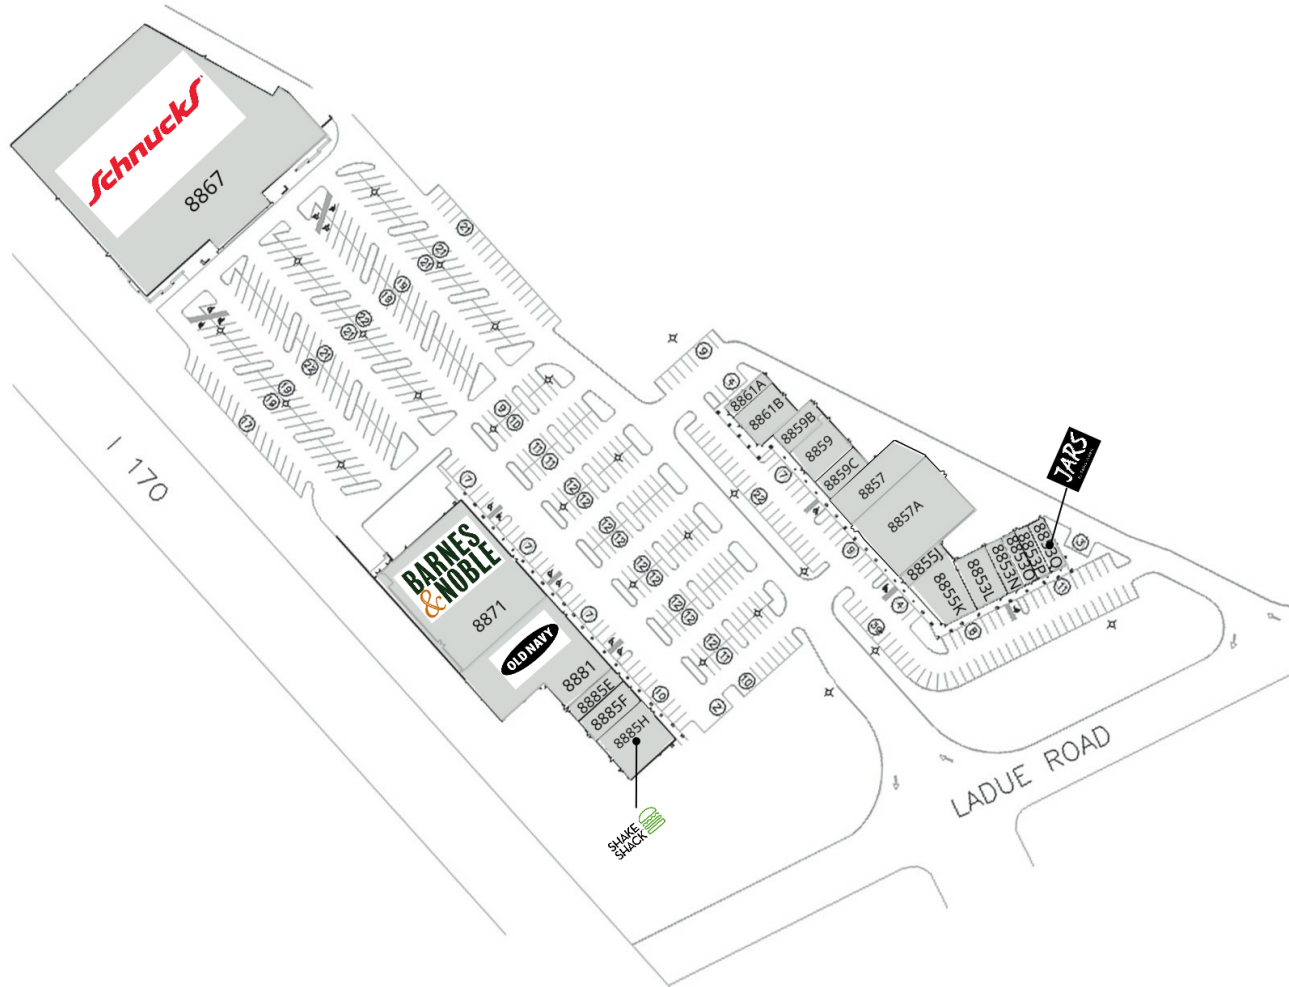

# Ladue Crossing

8867 LADUE ROAD | LADUE, MO 63124

Suite	Tenant	Size
8853L	Ladue Nails	2,441 SF
8853N	Stretch Lab	1,220 SF
8853O	European Wax Center	1,215 SF
8853P	The Joint Chiropractic	906 SF
8853Q	JARS by Fabio Viviani	1,280 SF
8855J	Cobblestone Shoe	926 SF
8855K	MOD Super Fast Pizza	3,337 SF
8857	Golftec	3,260 SF
8857A	St. Luke's Urgent Care	10,340 SF
8859	Pacific Dental	2,818 SF
8859B	Globe Dry Cleaners	1,695 SF
8859C	Mathnasium	1,667 SF
8861A	Great Clips	968 SF
8861B	Treats Unleashed	2,619 SF
8867	Schnucks	59,480 SF
8871	Barnes & Noble	18,874 SF
8881	Old Navy	13,712 SF
8885E	Crown Optical	1,400 SF
8885F	Pure Barre	2,100 SF
8885H	Shake Shack	4,210 SF